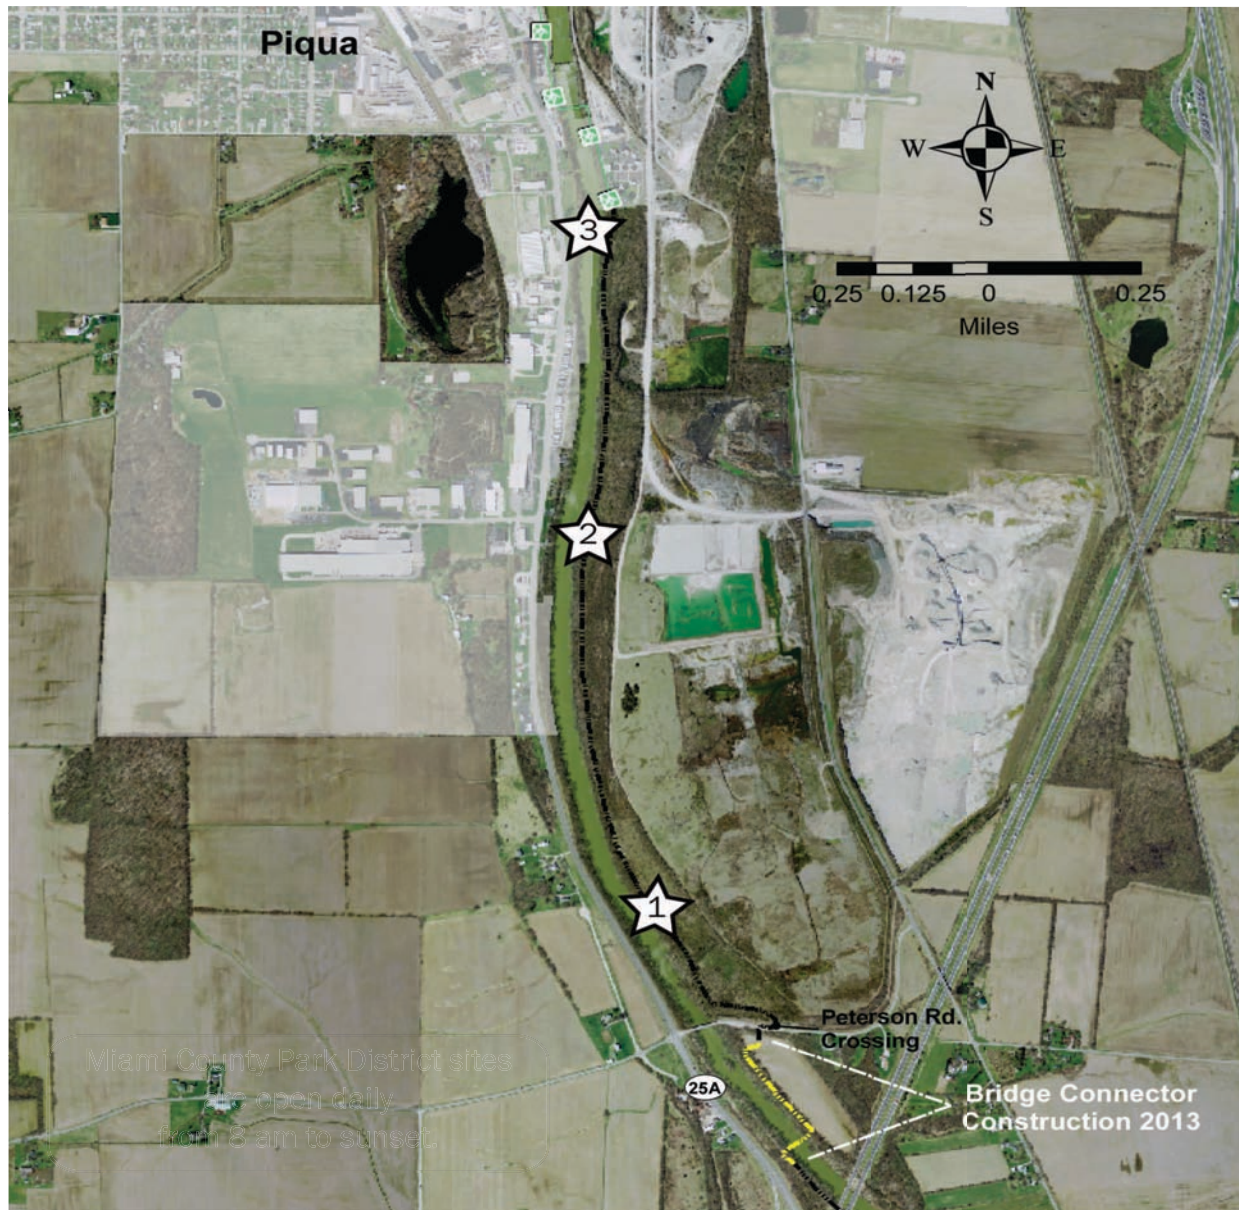

RAMBLE QUEST

Farrington Reserve

At each  you will find a rubbing plate mounted on a park structure. Don't forget to find the cairn at each park, the symbol of your quest. All other rubbings are of a variety of leaves.

RAMBLE QUEST

A JOURNEY WITH A MISSION

Hike the trails at all 12 of our Miami County Park District parks, over 25 miles! Collect rubbings along the way and earn a unique hiking stick medallion. A different park will be added to the program each month. A map of the new location will be available at: www.miamicountyparks.com at the beginning of each month.

HOW TO PARTICIPATE

Download Rubbing Station maps for each month's new park all year long.

Go to that park with the map and a crayon or pencil to make rubbings from the stations. Feel free to use the back of this map for the rubbings.

Save all the rubbings from each park you visit.

When all rubbings are collected from the 12 parks, call our office to set up a time to collect your medallion! (937) 667-1286.