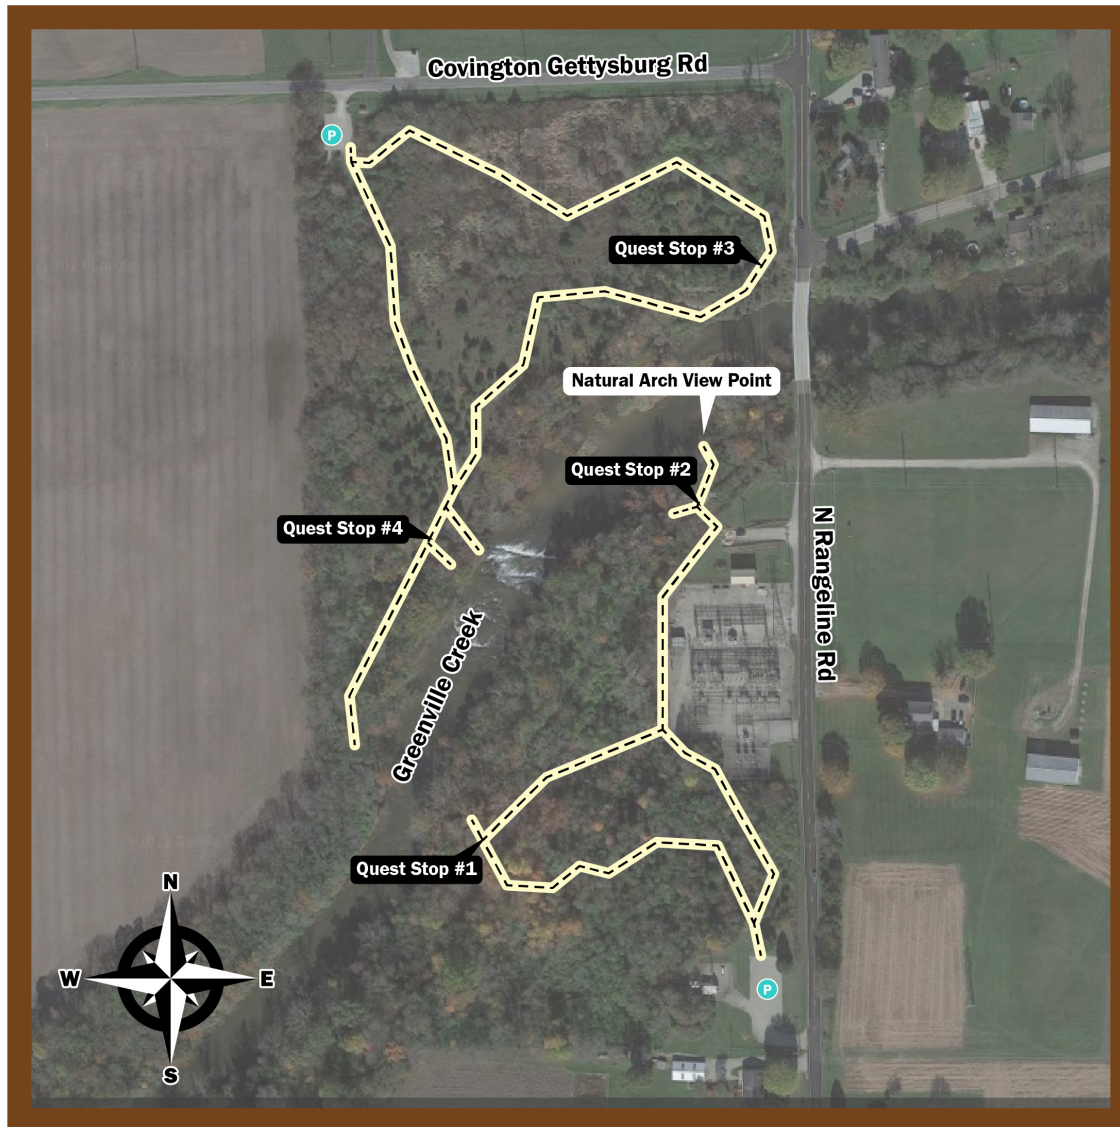

# Ramble Quest

## Greenville Falls State Scenic River Area

## Task 5

- Explore the historical property of Greenville Falls State Scenic River Area valley while searching for the Greenville Falls Ramble Quest park emblem.
- At each Quest stop you will find a placard mounted on a park structure. Will it be the Greenville Falls State Scenic River Area Ramble Quest park emblem?
- There is only one park emblem per park, the rest are a variety of leaves and rocks.  
*Hint – placards are always mounted to a park sign, step or bench.*
- To finish this park's task, find the park emblem, take a photo of it, and check in by emailing the photo to [awebb@miamicountyparks.com](mailto:awebb@miamicountyparks.com).
- A system of trails allows visitors to stroll along the river, through a prairie and past many historical remnants left from the old electric mill that once stood on the property.

Challenge maps can be found on the OuterSpatial App or on these cards for a non-digital format.