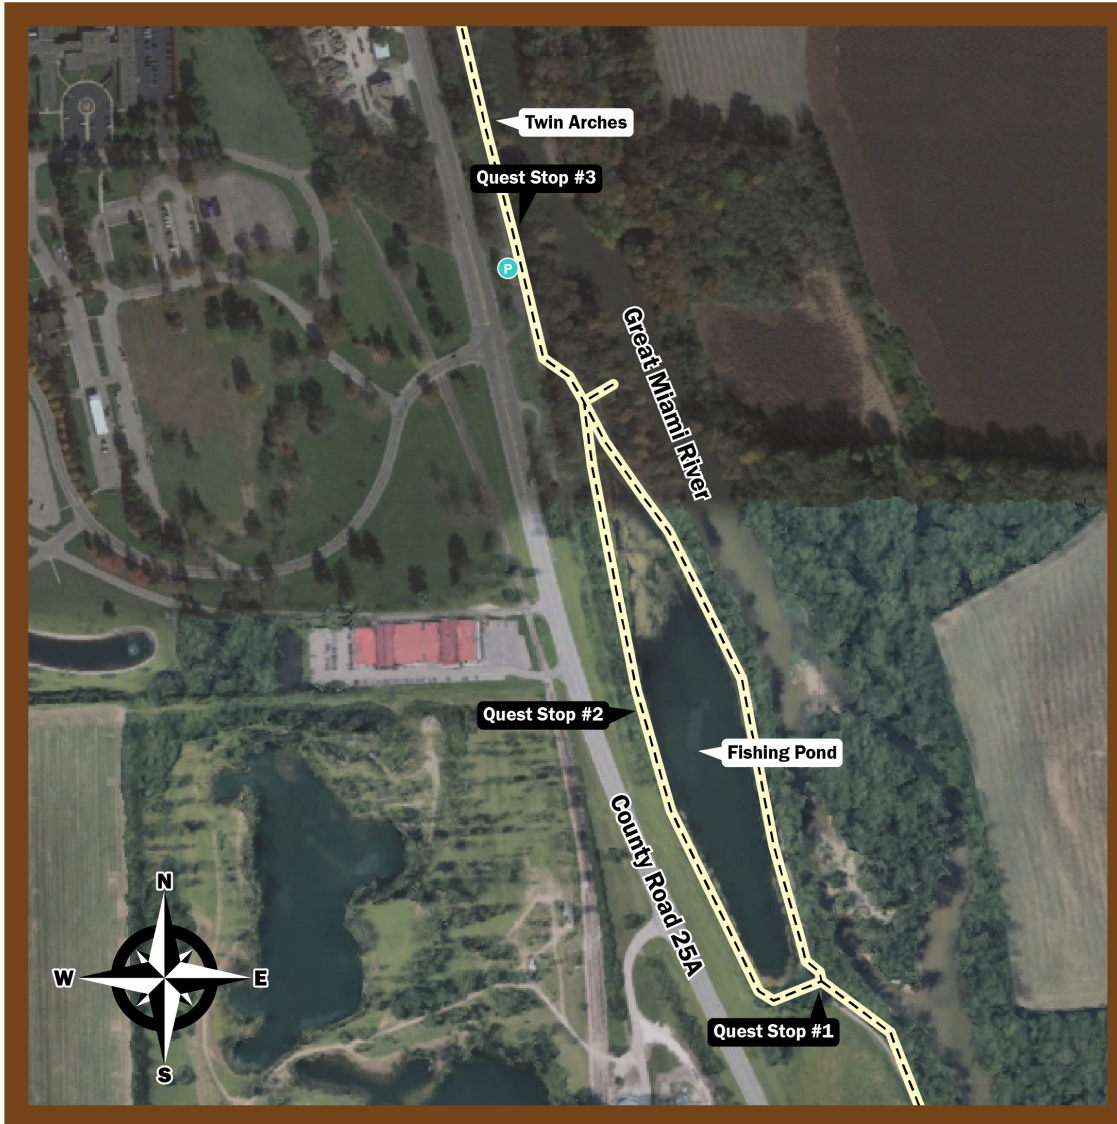

# Ramble Quest

## Twin Arch Reserve

## Task 13

- Explore the bike trail along the Great Miami River while finding the Twin Arch Reserve Ramble Quest park emblem.
- At each Quest stop you will find a placard mounted on a park structure. Will it be the Twin Arch Reserve Ramble Quest park emblem?
- There is only one park emblem per park, the rest are a variety of leaves and rocks.  
*Hint – placards are always mounted to a park sign, step or bench.*
- To finish this park's task, find the park emblem, take a photo of it, and check in by emailing the photo to [awebb@miamicountyparks.com](mailto:awebb@miamicountyparks.com).